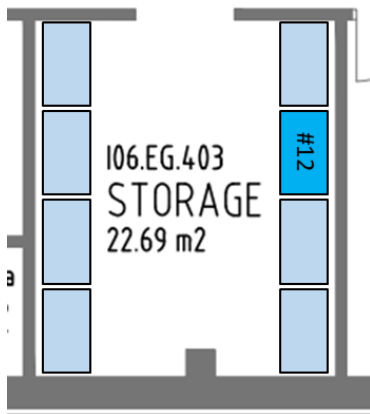

Pick-Up Location
Orders of Competent cells
produced by Media kitchen

Lab East
I06.EG.403

Freezer #12
lower door

BFB
I04.EG.016

Freezer x
upper door

Moonstone
I24.EG.003b

Freezer x
lower door