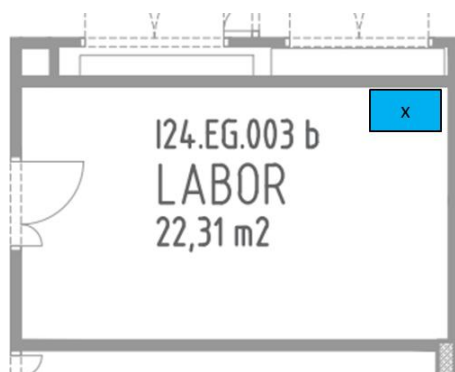

Pick-Up Location
Orders of Competent cells
produced by Media kitchen

Lab East
I06.EG.403

Freezer #12
lower door

BFB
I04.EG.016

Freezer x
upper door

Moonstone
I24.EG.003b

Freezer x
lower door